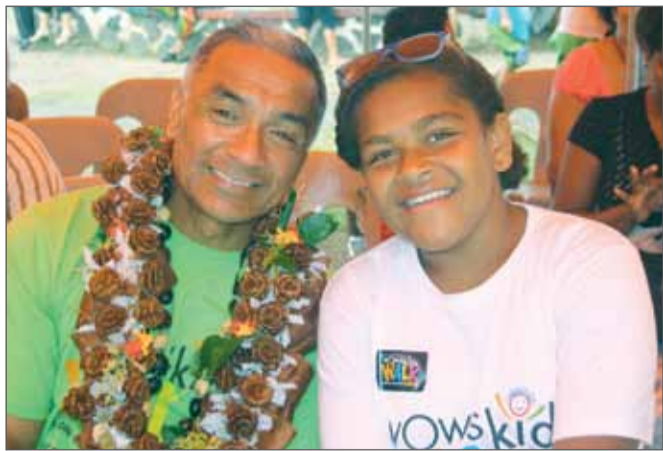

Eteati Ete and Vani Rabolabiu with Vani Rabolabiu are all smiles at the completion of the WOWs Kids Viti Levu walk in October.